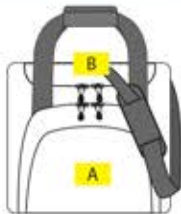

DECORATING LOCATION & SIZE INFO

Screenprint A: 5.5" L X 3" H
Heat Transfer A: 5" L X 4" H
Embroidery A: 3" diameter
Screenprint B: 6" L X 4" H
Heat Transfer B: 6" L X 4" H
Embroidery B: 4" diameter

Material: 600 Denier & Heather Polyester

Size: 12" L x 9" W x 11" H

Colors: Royal Heather, Black Heather, Navy Heather, Gray Heather

Features

- Insulated, main compartment holds 18 cans plus ice
- Large gusseted front pocket
- Two end mesh pockets, one designed to fit a water bottle or quick access items and the other is a zippered pocket to secure your belongings
- Padded carrying handle and adjustable non-slip shoulder strap and comfort pad

PRICE INCLUDES 1-COLOR/1-LOCATION LOGO IMPRINT

ADD $3 FOR EACH ADDITIONAL LOGO LOCATION. $65 LOGO SET UP FEE. PRICE DOESN'T INCLUDE S&H.